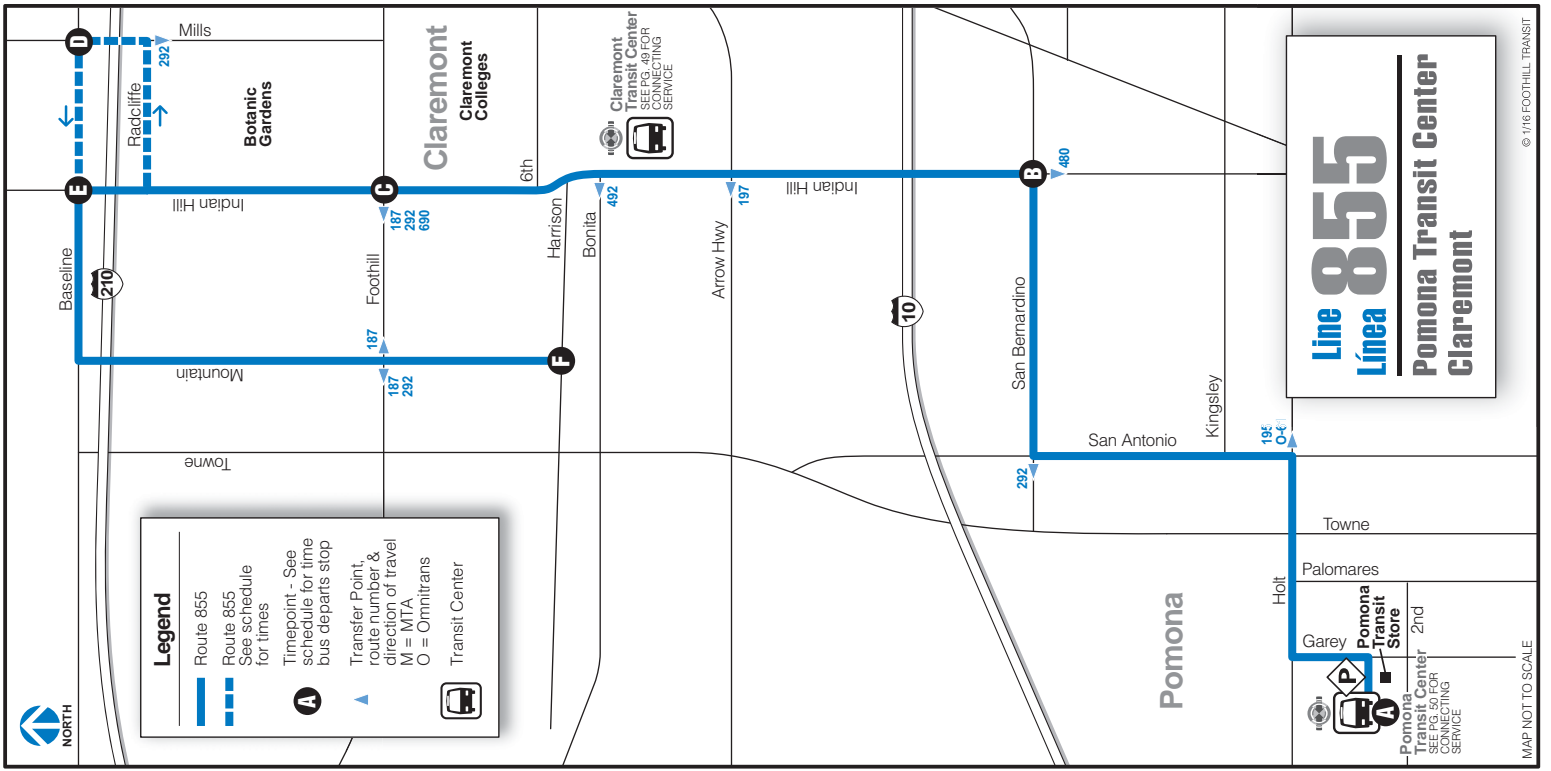

### Legend

Route 855

Route 855

See schedule for times

Timepoint - See schedule for time bus departs stop

Transfer Point, route number & direction of travel  
M = MTA  
O = Omnitrans

Transit Center

Line-Línea 855

Line | 855  
Línea | 855

Weekday - Entro Semana  
Northbound to Claremont  
En Dirección Norte Hacia Claremont

Leave Pomona

<b>A</b>	<b>B</b>	<b>C</b>	<b>D</b>	<b>E</b>	<b>F</b>
Pomona Transit Center	Indian Hill Blvd. & San Bernardino Ave.	Indian Hill Blvd. & Foothill Blvd.	Baseline Rd. & Mills Ave.	Indian Hill Blvd. & Baseline Rd.	Mountain Ave. & Harrison Ave.
6:29	6:42	6:53	.....	6:57	.....
6:56	7:09	7:20	7:22	7:24	7:28
7:05	7:18	7:29	7:31	7:33	7:37
7:20	7:33	7:44	.....	7:48	.....
<b>2:10</b>	<b>2:23</b>	<b>2:34</b>	.....	<b>2:38</b>	.....
<b>3:00</b>	<b>2:43</b>	<b>2:54</b>	<b>2:56</b>	<b>2:58</b>	.....
<b>3:13</b>	<b>3:13</b>	<b>3:24</b>	.....	<b>3:28</b>	.....
<b>3:20</b>	<b>3:33</b>	<b>3:44</b>	.....	<b>3:48</b>	.....

Arrive Claremont

Leave Claremont

<b>F</b>	<b>E</b>	<b>D</b>	<b>C</b>	<b>B</b>	<b>A</b>
Mountain Ave. & Harrison Ave.	Indian Hill Blvd. & Baseline Rd.	Baseline Rd. & Mills Ave.	Indian Hill Blvd. & Foothill Blvd.	Indian Hill Blvd. & San Bernardino Ave.	Pomona Transit Center
.....	6:30	.....	6:34	6:46	6:59
.....	6:50	.....	6:54	7:06	7:19
.....	7:05	.....	7:09	7:21	7:34
.....	7:20	7:22	7:24	7:36	7:49
<b>2:35</b>	<b>2:42</b>	<b>2:44</b>	<b>2:46</b>	<b>2:57</b>	<b>3:10</b>
<b>2:45</b>	<b>2:52</b>	<b>2:54</b>	<b>2:56</b>	<b>3:07</b>	<b>3:20</b>
.....	<b>3:00</b>	.....	<b>3:05</b>	<b>3:17</b>	<b>3:30</b>
.....	<b>3:15</b>	.....	<b>3:19</b>	<b>3:31</b>	<b>3:44</b>

Southbound to Pomona  
En Dirección Sur Hacia Pomona

Arrive Pomona

LIGHT TYPE = AM BOLD TYPE = PM