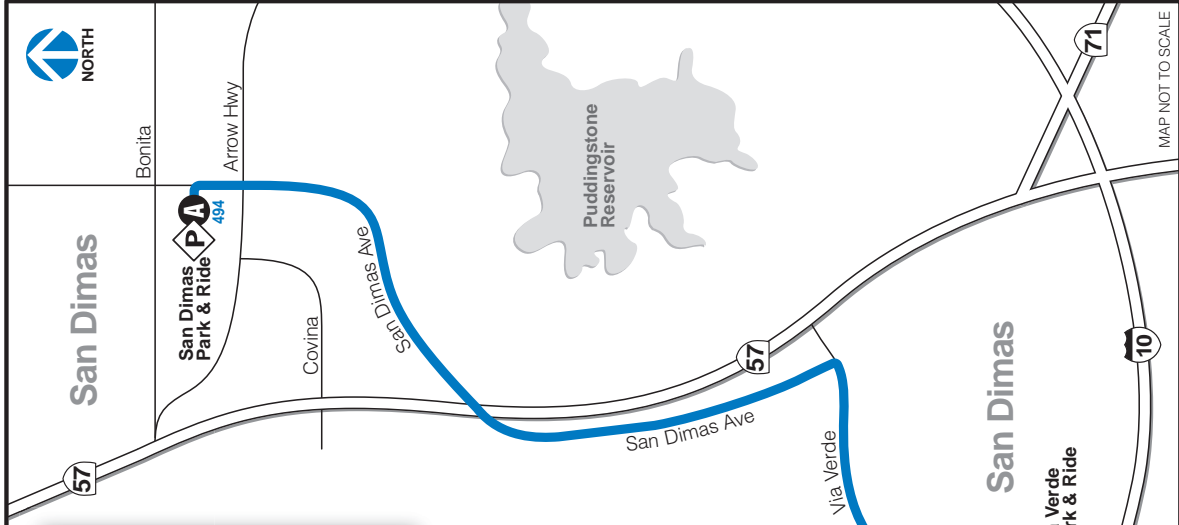

Line 499

Línea

**San Dimas Park & Ride
Via Verde Park & Ride
Downtown Los Angeles
Express Service/Servicio Rapido**

Legend

-  Route 499
-  Timepoint - See schedule for time bus departs stop
-  Transfer Point, route number & direction of travel
M = MTA
O = Omnitrans
-  Transit Center
-  Park & Ride Lot

Downtown Los Angeles
SEE INSET ABOVE

USC Medical Center
SEE PG.52

Cal State L.A.
SEE PG.52

Line | 499

Weekday - Entre Semana

Westbound to Los Angeles

En Dirección Oeste Hacia Los Angeles

Line-Línea 499

Drop off only at these stops. Times may vary depending on traffic.

Leave San Dimas

A	B	C	D	E	F
San Dimas Park & Ride	Via Verde Park & Ride	Cal State L.A.	USC Medical Center	1st St. & Spring St.	Hope St. & 9th St.
5:24	5:33	5:59	6:02	6:09	6:21
5:36	5:45	6:12	6:15	6:22	6:34
5:48	5:57	6:25	6:28	6:35	6:47
6:00	6:10	6:38	6:41	6:48	7:00
6:12	6:22	6:50	6:53	7:00	7:12
6:24	6:34	7:02	7:05	7:12	7:24
6:36	6:47	7:17	7:20	7:27	7:39
6:40	6:51	7:22	7:25	7:32	7:44
6:50	7:01	7:33	7:36	7:43	7:55
7:00	7:11	7:43	7:46	7:53	8:05
7:15	7:26	7:58	8:01	8:09	8:22
7:25	7:36	8:08	8:11	8:19	8:32
7:40	7:51	8:23	8:26	8:34	8:47
7:50	8:01	8:33	8:36	8:44	8:57
8:00	8:11	8:43	8:46	8:54	9:07

Leave Los Angeles

G	E	D	C	B	A
Figueroa St. & 9th St.	1st St. & Spring St.	USC Medical Center	Cal State L.A.	Via Verde Park & Ride	San Dimas Park & Ride
2:45	2:58	3:06	3:10	3:46	3:55
3:15	3:28	3:36	3:40	4:18	4:27
3:42	3:55	4:03	4:07	4:47	4:56
4:00	4:16	4:24	4:28	5:08	5:17
4:10	4:26	4:34	4:38	5:18	5:27
4:20	4:36	4:44	4:48	5:28	5:37
4:30	4:47	4:55	4:59	5:39	5:48
4:40	4:57	5:05	5:09	5:49	5:58
4:50	5:08	5:16	5:20	6:00	6:09
5:00	5:20	5:28	5:32	6:12	6:21
5:15	5:35	5:43	5:47	6:27	6:36
5:30	5:50	5:58	6:02	6:40	6:49
5:45	6:05	6:13	6:17	6:52	7:01
6:10	6:30	6:38	6:42	7:14	7:23
6:40	6:56	7:04	7:08	7:40	7:49