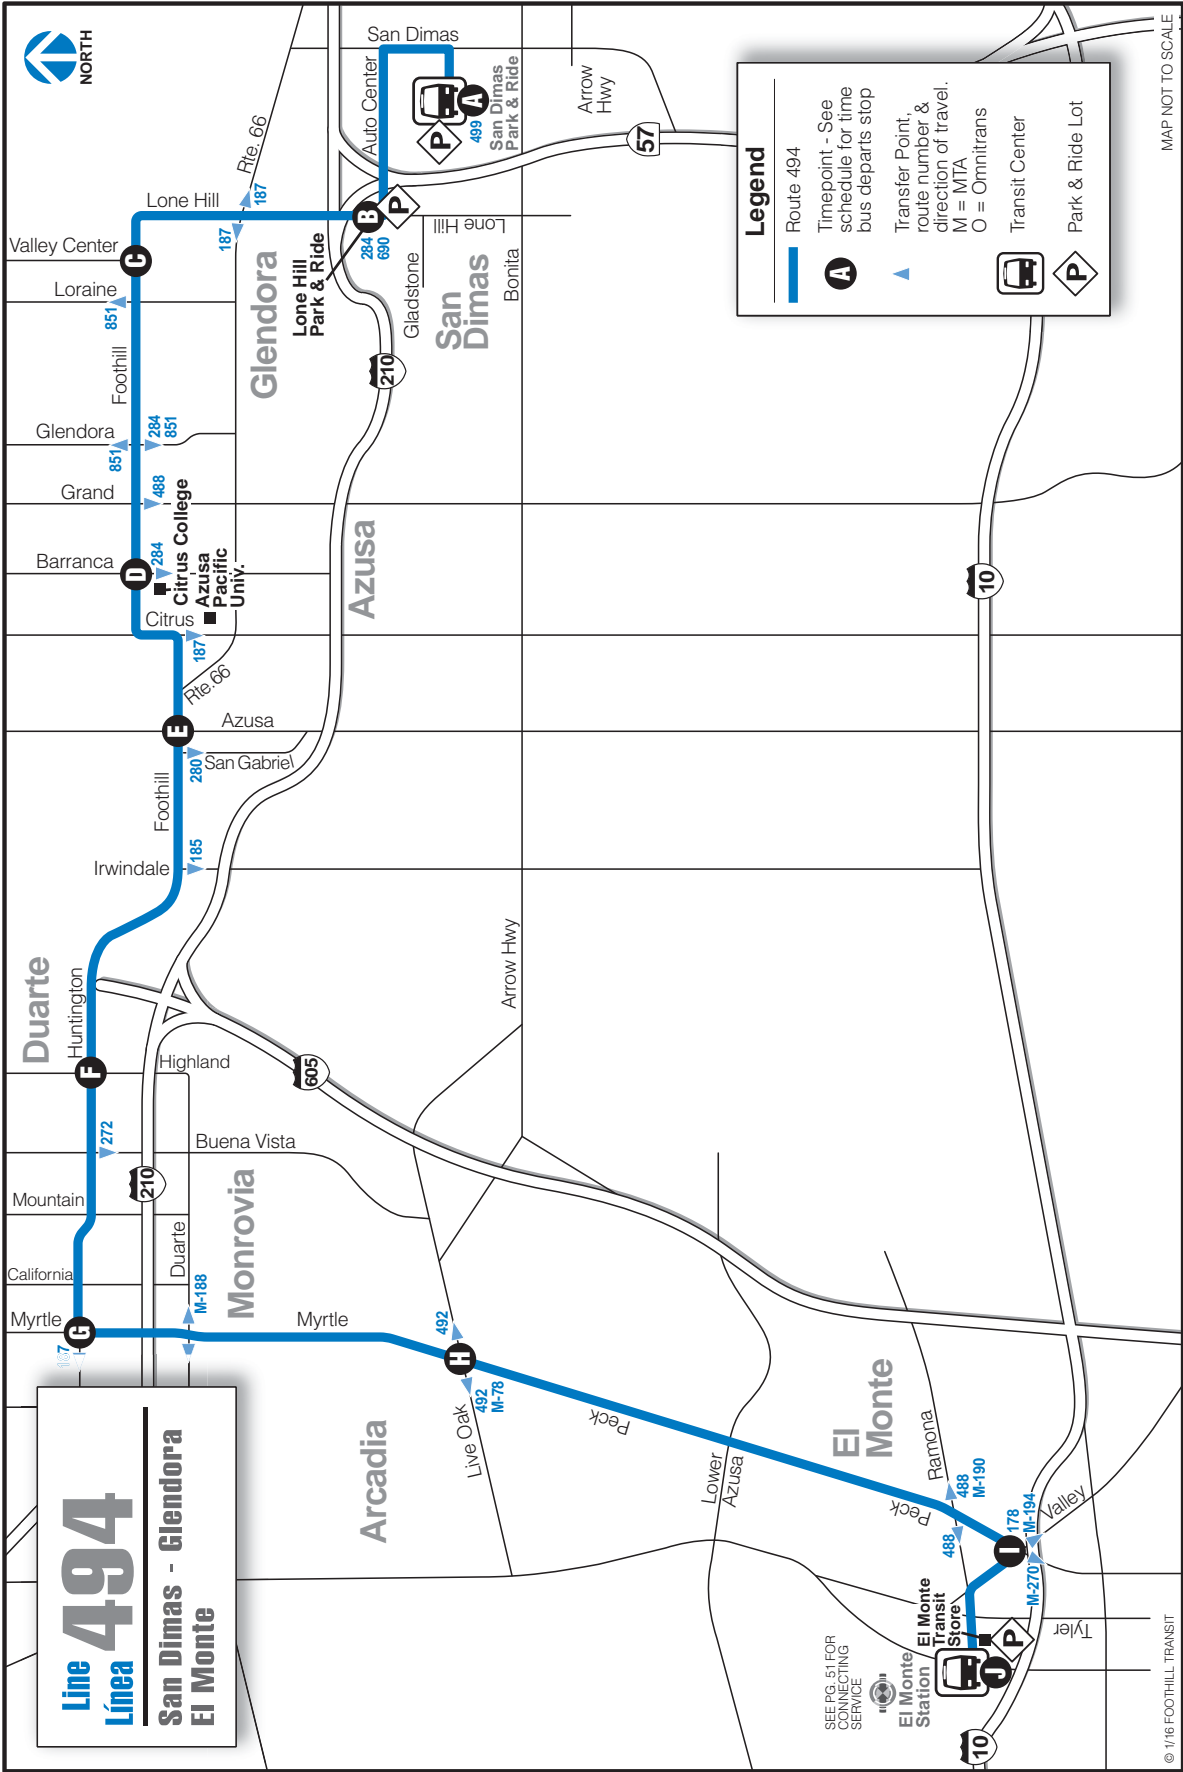

Line 494

Línea
San Dimas - Glendora
El Monte

Legend

- Route 494
- Timepoint - See schedule for time bus departs stop
- Transfer Point, route number & direction of travel.
M = MTA
O = Omnitrans
- Transit Center
- Park & Ride Lot

Line | 494

Line-Línea 494

Weekday - Entre Semana
Westbound to El Monte
 En Dirección Oeste Hacia El Monte

Leave San Dimas

Station	A	B	C	D	E	F	G	H	I	J
San Dimas Park & Ride	5:11	5:17	5:22	5:29	5:36	5:47	5:54	6:02	6:13	6:21
Lone Hill Park & Ride	5:41	5:47	5:52	5:59	6:06	6:17	6:24	6:32	6:43	6:51
Foothill Blvd. & Valley Center	6:11	6:17	6:22	6:29	6:36	6:47	6:54	7:02	7:13	7:21
Foothill Blvd. & Azusa Ave.	6:41	6:47	6:52	6:59	7:06	7:17	7:24	7:32	7:43	7:51
Huntington Dr. & Highland Ave.										
Huntington Dr. & Myrtle Ave.										
Peck Rd. & Live Oak Ave.										
Valley Blvd. & Peck Rd.										
El Monte Station										

Arrive El Monte

LIGHT TYPE = AM BOLD TYPE = PM

Leave El Monte

Station	J	I	H	G	F	E	D	C	B	A
El Monte Station	4:45	4:57	5:10	5:18	5:28	5:43	5:49	5:56	6:01	6:10
Valley Blvd. & Peck Rd.	5:15	5:27	5:40	5:48	5:58	6:13	6:19	6:26	6:31	6:40
Peck Rd. & Live Oak Ave.	5:45	5:57	6:10	6:18	6:28	6:43	6:49	6:56	7:01	7:10
Huntington Dr. & Myrtle Ave.										
Huntington Dr. & Highland Ave.										
Foothill Blvd. & Azusa Ave.										
Foothill Blvd. & Barranca Ave.										
Foothill Blvd. & Valley Center										
Lone Hill Park & Ride										
San Dimas Park & Ride										

Arrive San Dimas

LIGHT TYPE = AM BOLD TYPE = PM

Eastbound to San Dimas

En Dirección Este Hacia San Dimas