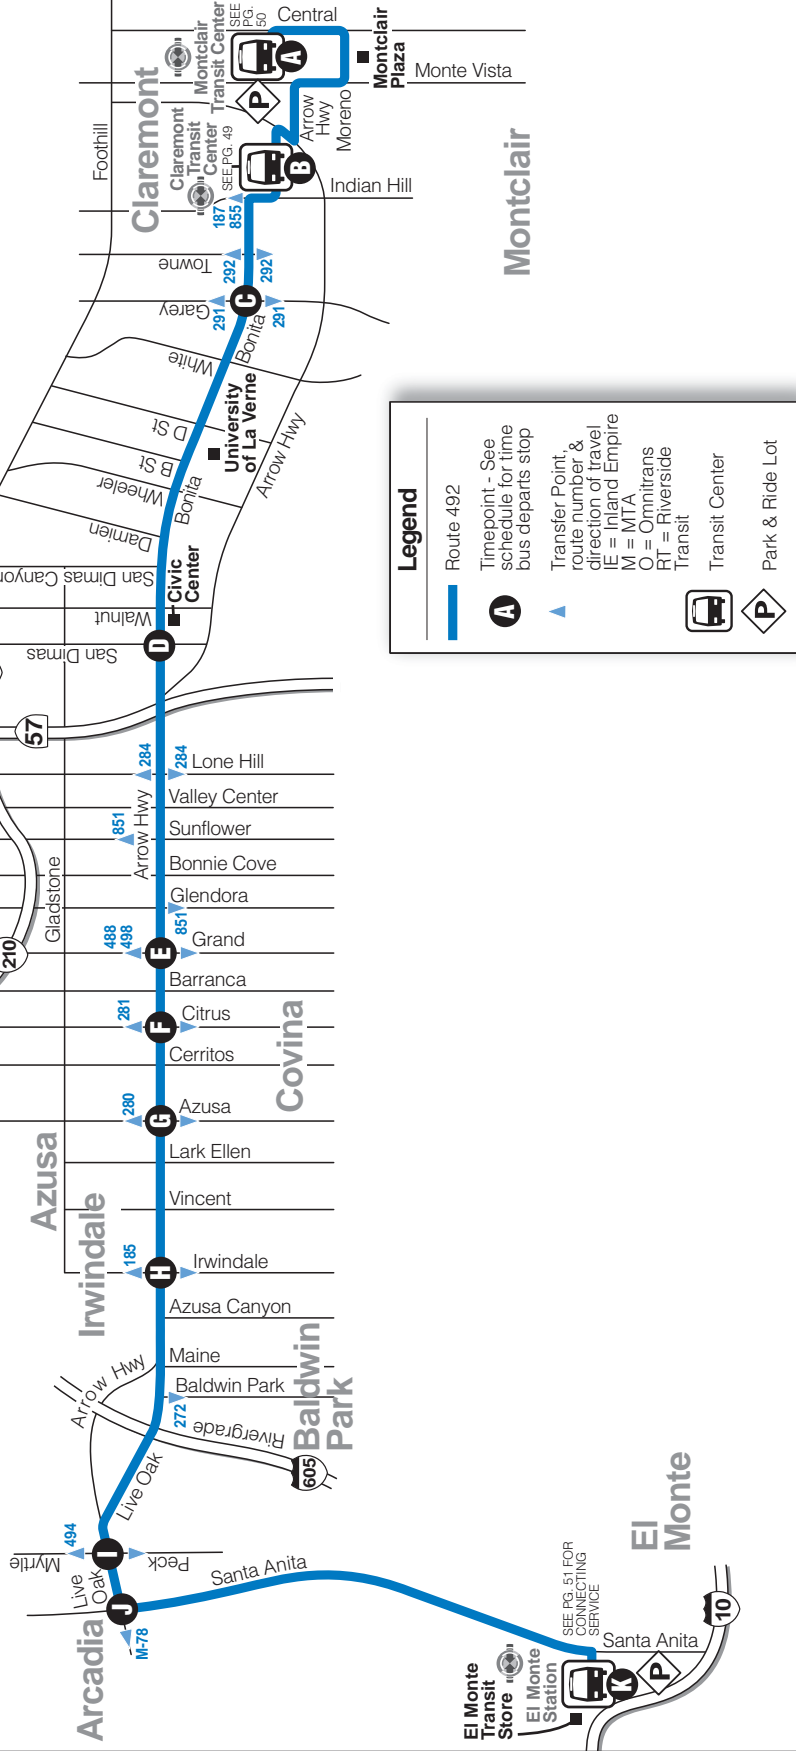

Line 492 Línea

**Montclair - Arcadia - El Monte
via Arrow Hwy**

Legend

- Route 492
- Timepoint - See schedule for time bus departs stop
- Transfer Point, route number & direction of travel
- IE = Inland Empire
- M = MTA
- O = Omnitrans
- RT = Riverside Transit
- Transit Center
- Park & Ride Lot