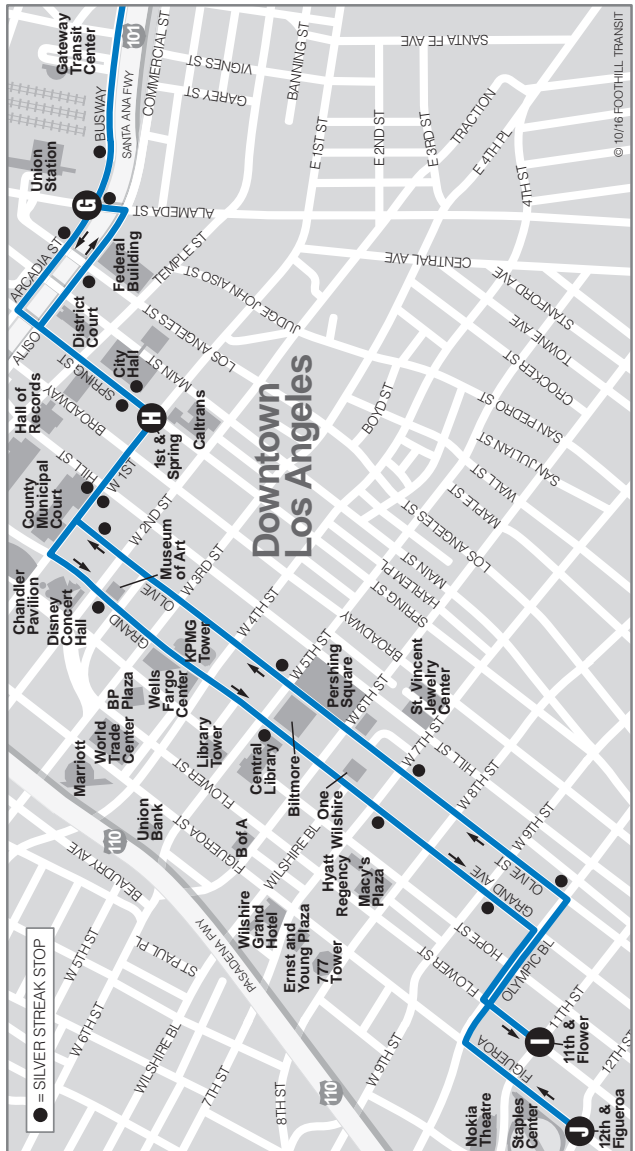

SILVER STREAK CONNECTIONS

EL MONTE STATION FOOTHILL TRANSIT Lines 178, 190, 194, 289, 270, 282, 481, 486, 468, 492, 494 MTA Lines 70, 76, 267, Silver Line 268, 467, 577, 770	PLAZA WEST COVINA FOOTHILL TRANSIT Lines 178, 185, 272, 281, 480, 488 WEST COVINA SHUTTLE Line 61	POMONA TRANSIT CENTER FOOTHILL TRANSIT Lines 195, 197, 286, 291, 292, 480, 482, 885 OMNITRANS Line 61	MONTCLAIR TRANSIT CENTER FOOTHILL TRANSIT Lines 187, 197, 490, 492, 690, 699 OMNITRANS Lines 65, 66, 67, 68 RIVERSIDE TRANSIT Line 204

1ST & SPRING FOOTHILL TRANSIT Lines 433, 435, 437, 498, 499, 699 MTA Silver Line	UNION STATION FOOTHILL TRANSIT Lines 481, 493, 495, 497, 498, 499, 699 MTA Silver Line METROLINK	USC MEDICAL CENTER FOOTHILL TRANSIT Lines 481, 493, 495, 497, 498, 499, 699 MTA Silver Line, 465, 467, 469 METROLINK	CAL STATE LOS ANGELES FOOTHILL TRANSIT Lines 481, 493, 495, 497, 498, 499, 699 MTA Silver Line, 465, 467, 469 METROLINK