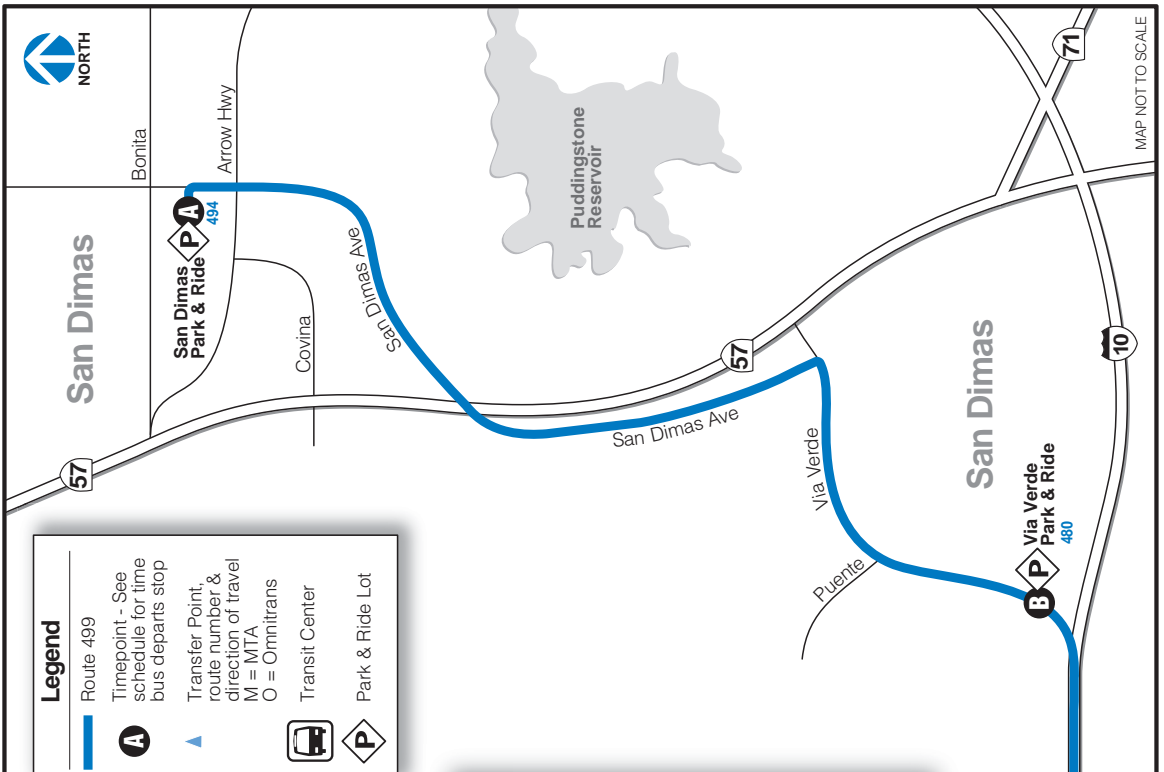

Line 499

Línea

San Dimas Park & Ride –
Via Verde Park & Ride –
Downtown Los Angeles
Express Service/Servicio Rapido

Legend

- Route 499
- Timepoint - See schedule for time bus departs stop
- Transfer Point, route number & direction of travel
- M = MTA
- O = Omnitrans
- Transit Center
- Park & Ride Lot

Downtown Los Angeles
SEE INSET ABOVE

USC Medical Center
SEE PG.53

Cal State L.A.
SEE PG.53

WESTBOUND/EN DIRECCIÓN OESTE

SAN DIMAS TO LOS ANGELES SAN DIMAS HACIA LOS ANGELES

San Dimas Park & Ride A	Via Verde Park & Ride B	Cal State L.A. C	USC Medical Center D	1st. St. & Spring St. E	Hope St. & 9th St. F
5:11	5:20	5:46	5:49	5:55	6:07
5:24	5:33	5:59	6:02	6:09	6:21
5:36	5:45	6:12	6:15	6:22	6:34
5:48	5:57	6:25	6:28	6:35	6:47
6:00	6:10	6:38	6:41	6:48	7:00
6:12	6:22	6:50	6:53	7:00	7:12
6:24	6:34	7:02	7:05	7:12	7:24
6:34	6:45	7:15	7:18	7:25	7:37
6:43	6:54	7:25	7:28	7:35	7:47
6:51	7:02	7:34	7:37	7:44	7:56
7:02	7:13	7:45	7:48	7:55	8:08
7:19	7:30	8:02	8:05	8:13	8:26
7:32	7:43	8:15	8:18	8:26	8:39
7:46	7:57	8:29	8:32	8:40	8:53
8:06	8:17	8:49	8:52	9:00	9:13

EASTBOUND/EN DIRECCIÓN ESTE

LOS ANGELES TO SAN DIMAS LOS ANGELES HACIA SAN DIMAS

Figueroa St. & 9th St. G	1st. St. & Spring St. E	USC Medical Center D	Cal State L.A. C	Via Verde Park & Ride B	San Dimas Park & Ride A
2:48	3:01	3:09	3:13	3:49	3:58
3:15	3:28	3:36	3:40	4:18	4:27
3:45	3:58	4:06	4:10	4:50	4:59
4:04	4:20	4:28	4:32	5:12	5:21
4:13	4:29	4:37	4:41	5:21	5:30
4:22	4:39	4:47	4:51	5:31	5:40
4:33	4:50	4:58	5:02	5:42	5:51
4:42	4:59	5:07	5:11	5:51	6:00
4:52	5:11	5:19	5:23	6:03	6:12
5:04	5:24	5:32	5:36	6:16	6:25
5:18	5:38	5:46	5:50	6:30	6:39
5:32	5:52	6:00	6:04	6:41	6:50
5:49	6:09	6:17	6:21	6:55	7:04
6:11	6:31	6:39	6:43	7:15	7:24
6:43	6:59	7:07	7:11	7:43	7:52