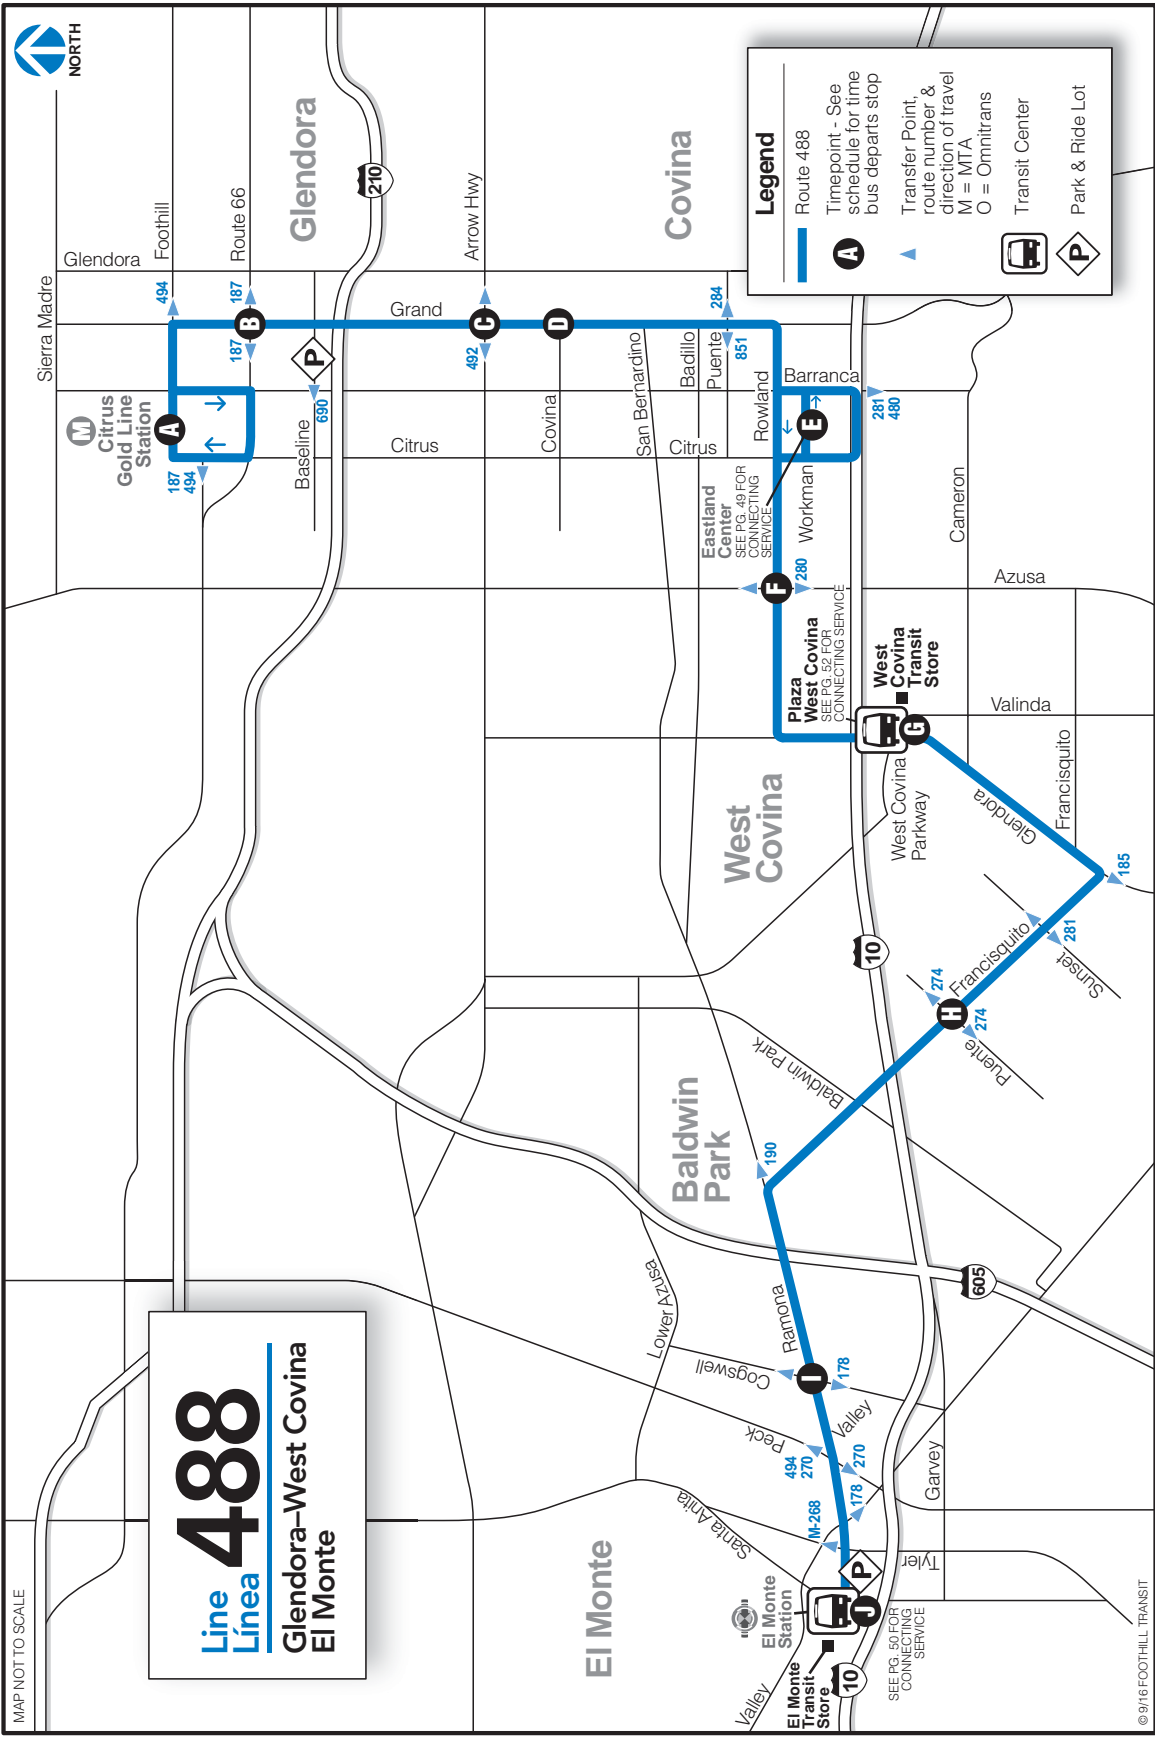

MAP NOT TO SCALE

**Line 488**  
**Línea**  
**Glendora–West Covina**  
**El Monte**

**Legend**

- Route 488
- Timepoint - See schedule for time bus departs stop
- Transfer Point: route number & direction of travel  
M = MTA  
O = Omnitrans
- Transit Center
- Park & Ride Lot

## WESTBOUND/EN DIRECCIÓN OESTE

## EASTBOUND/EN DIRECCIÓN ESTE