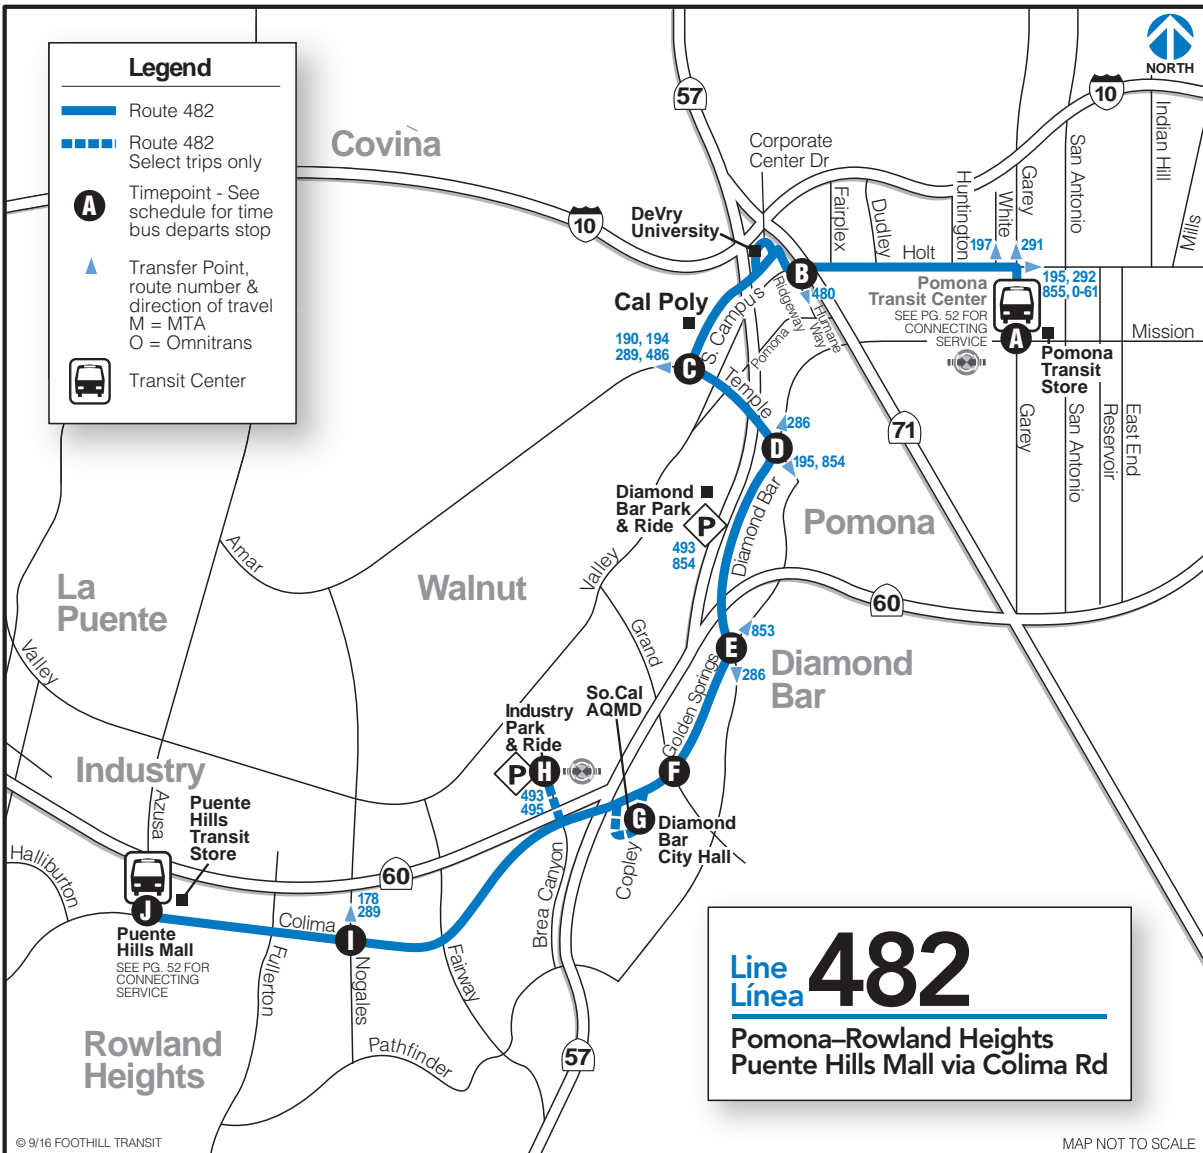

### Legend

-  Route 482
-  Route 482  
Select trips only
- A** Timepoint - See  
schedule for time  
bus departs stop
-  Transfer Point,  
route number &  
direction of travel  
M = MTA  
O = Omnitrans
-  Transit Center

**Line**  
**Línea 482**  
Pomona-Rowland Heights  
Puente Hills Mall via Colima Rd

## WESTBOUND/EN DIRECCIÓN OESTE

## EASTBOUND/EN DIRECCIÓN ESTE